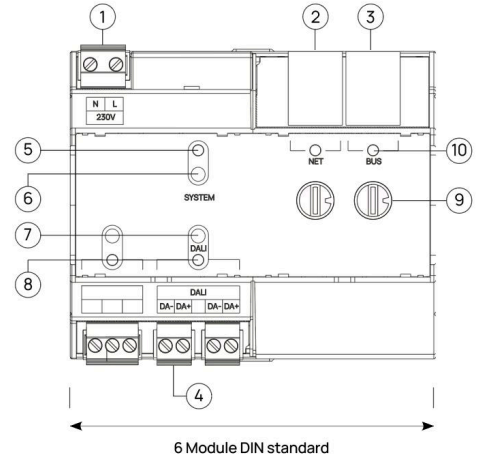

Brain

Overview

The Brain is a compact, powerful lighting management unit that seamlessly orchestrates your lighting installation. It supports one DALI universe, making it adaptable for installations of all sizes. For larger setups, simply expand with Gate DALI wired units to scale up effortlessly.

You can find more resources at our [Zendesk Help Center](#)

Resumen general

El Brain es una unidad de gestión de iluminación compacta y potente que coordina a la perfección su instalación de iluminación. Es compatible con un universo DALI, lo que la hace adaptable a instalaciones de todos los tamaños. Para configuraciones más grandes, simplemente amplíala con unidades cableadas Gate DALI para escalarla sin esfuerzo.

Encuentra más recursos en nuestro [Zendesk Help Center](#)